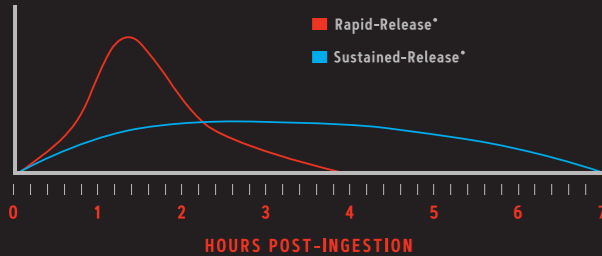

7-HOUR SUSTAINED RELEASE PROTEIN*

Plasma Amino Acids

* Visual illustration based on published data.

*These statements have not been evaluated by the Food and Drug Administration. This product is not intended to diagnose, treat, cure, or prevent any disease.

KEEP OUT OF REACH OF CHILDREN. Store in a cool, dry place.

For More Information:
1-888-462-2548
GNC.com

Trusted by sport

Products bearing this logo have been tested for banned substances by LGC Science, Inc., a world-class anti-doping lab. *Product was tested for over 220 banned substances on the 2020 World Anti-Doping Agency (WADA) Prohibited List via LGC skip lot testing protocol #ICP0307.

ADVANCED MUSCLE PERFORMANCE

SUSTAINED PROTEIN BLEND

7-HOUR SUSTAINED-RELEASE PROTEIN

Ultra-Premium Blend of 4 High-Quality Protein Sources

Rapid & Sustained-Release for Up to 7 Hours of Muscle Fuel*

PEANUT BUTTER MARSHMALLOW

NATURAL + ARTIFICIAL FLAVORS

25G PROTEIN

4 PROTEIN SOURCES

5G BCAA

130 CALORIES

DIETARY SUPPLEMENT

NET WT 32.59 OZ (2.04 LB) 924 G

28 SERVINGS

CODE 414806

DIRECTIONS: As a dietary supplement, mix one scoop (33 g) in 6-8 fl. oz. of cold water and enjoy. See usage benefits for additional suggestions and information.

Supplement Facts

Serving Size 1 Scoop (33 g)
Servings Per Container 28

Amount Per Serving	% Daily Value	
Calories	130	
Total Fat	1.5 g	2%†
Cholesterol	25 mg	8%
Total Carbohydrate	3 g	1%†
Total Sugars	1 g	*
Protein	25 g	50%
Calcium	330 mg	25%
Sodium	100 mg	4%
Potassium	140 mg	3%

† Percent Daily Values are based on a 2,000 calorie diet.

* Daily Value not established.

OTHER INGREDIENTS: Protein Blend (Native Micellar Casein, Native Whey Protein Isolate, Whey Protein Hydrolysate, Egg White Protein), Natural and Artificial Flavors, Sunflower Lecithin, Creamer (Sunflower Oil, Maltodextrin, Sodium Caseinate [a Milk Derivative]), Tricalcium Phosphate, Mono- and Diglycerides, Mixed Tocopherols [Antioxidant], Gum Blend (Cellulose Gum, Xanthan Gum, Carrageenan), Sucralose, Acesulfame Potassium. **CONTAINS:** Milk, Eggs and Soybeans.

Distributed by:
General Nutrition Corporation
Pittsburgh, PA 15222 USA
Gluten Free.

NOTICE: Use this product as a food supplement only. Do not use for weight reduction.

Significant product settling may occur. Product is sold by weight not volume.

KUG

PERFORMANCE PROTEIN

4 Sources of Scientifically Blended Protein, Including Specially Processed Native Protein — Protein in its Natural State

- Native Whey Isolate
- Native Micellar Casein
- Egg Whites
- Whey Hydrolysate

USAGE BENEFITS

Breakfast

Rapid Release of Amino Acids to “Break Your Fast” & Fuel Muscles, Plus Ongoing Support for Up to 7 Hours*

Between Meals

Sustained Release of Amino Acids for Ongoing Muscle Support*

Post-Workout

Rapid Release of Amino Acids Plus Sustained Release for Ongoing Muscle Support & Protein Synthesis**

Non-Training Days

Provides Critical Amino Acids to Fuel Muscles During Recovery from Intense Training**