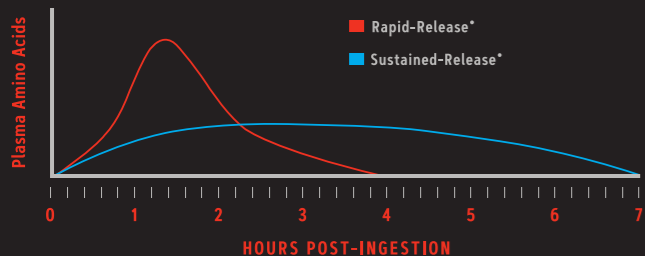

7-HOUR SUSTAINED RELEASE PROTEIN*

* Visual illustration based off of published data.