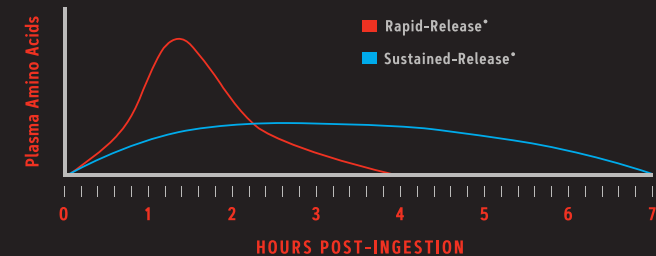

Rapid & Sustained-Release for Up to 7 Hours of Muscle Fuel*

FRUITY CRISPS

NATURAL + ARTIFICIAL FLAVORS

25G PROTEIN

4 PROTEIN SOURCES

5G BCAA

130 CALORIES

DIETARY SUPPLEMENT

NET-WT 32.10 OZ
(2.01LB) 910 G

CODE 414774

HSG

DIRECTIONS: As a dietary supplement, mix one scoop (32.5 g) in 6-8 fl. oz. of cold water and enjoy. See usage benefits for additional suggestions and information.

Supplement Facts

Serving Size	1 Scoop (32.5 g)	
Servings Per Container	28	
Amount Per Serving	% Daily Value	
Calories	130	
Total Fat	1.5 g	2%†
Cholesterol	25 mg	8%
Total Carbohydrate	3 g	1%†
Total Sugars	1 g	*
Protein	25 g	
Calcium	299 mg	23%
Sodium	80 mg	3%
Potassium	138 mg	3%

† Percent Daily Values are based on a 2,000 calorie diet.

* Daily Value not established.

OTHER INGREDIENTS: Sustained Protein Blend (Native Micellar Casein, Native Whey Protein Isolate, Whey Protein Hydrolysate, Egg White Protein), Natural and Artificial Flavors, Sunflower Lecithin, Creamer (Sunflower Oil, Maltodextrin, Sodium Caseinate [a Milk Derivative], Natural Tocopherols, Tricalcium Phosphate), Gum Blend (Cellulose Gum, Xanthan Gum, Carrageenan), Sucralose, Acesulfame Potassium, FD&C Red #40.

CONTAINS: Milk and Eggs.

Gluten Free, No Soy.

NOTICE: Use this product as a food supplement only. Do not use for weight reduction. Significant product settling may occur.

GLUTEN FREE

BANNED SUBSTANCE FREE

7-HOUR SUSTAINED RELEASE PROTEIN*

* Visual illustration based off of published data.

Products bearing this logo have been tested for banned substances by LGC Science, Inc., a world-class anti-doping lab. *Product was tested for over 145 banned substances on the 2017 World Anti-Doping Agency (WADA) Prohibited List via LGC skip lot testing protocol #ICP0307. See gnc.com for more information.

KEEP OUT OF REACH OF CHILDREN.
Store in a cool, dry place.

For More Information:
1-888-462-2548

GNC.com

Distributed by:
General Nutrition Corporation
Pittsburgh, PA 15222 USA

PERFORMANCE PROTEIN

4 Sources of Scientifically Blended Protein, Including Specially Processed Native Protein – Protein in its Natural State

- Native Whey Isolate
- Native Micellar Casein
- Egg Whites
- Whey Hydrolysate

USAGE BENEFITS

Breakfast

Rapid Release of Amino Acids to “Break Your Fast” & Fuel Muscles, Plus Ongoing Support for Up to 7 Hours*

Between Meals

Sustained Release of Amino Acids for Ongoing Muscle Support*

Post-Workout

Rapid Release of Amino Acids Plus Sustained Release for ongoing Muscle Support & Protein Synthesis^*

Non-Training Days

Provides Critical Amino Acids to Fuel Muscles During Recovery from Intense Training^*

If it's on our labels, then it's in our bottles. Full dosing, full transparency and no meaningless sprinkles. Superior ingredients backed by real science. Up to 7 hours of premium muscle fuel for advanced muscle performance.*

^When used in conjunction with an exercise program.